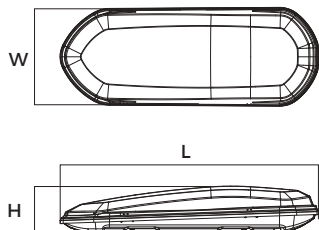

EN) DIAMOND is an and highly aerodynamic roof box. It is equipped with a patented double click closing system and antitheft lock.

White
(Lucido/Glossy)

Black
(Lucido/Glossy)

Art.	Dimensioni esterne (LxHxW) External dimensions (LxHxW) Dimensiones externas (LxHxW) Dimensions extérieures (LxHxW) Außenmaße (LxHxW)	Dimensioni interne (LxHxW) Internal dimensions (LxHxW) Dimensiones internas (LxHxW) Dimensions internes (LxHxW) Innenabmessungen (LxHxW)
DIAMOND 450 • Black Art. 000081500000 • White Art. 000081700000	1630x360x907mm 64.2x14.2x35.7"	1590x334x865mm 62.5x13.1x34"
DIAMOND 450 DUO • Black Art. 000093100000 • White Art. 000093000000		
DIAMOND 500 • Black Art. 000079000000 • White Art. 000079800000	2090x366x790mm 82.3x14.4x31"	2040x340x750mm 80.3x13.3x29.5"
DIAMOND 500 DUO • Black Art. 000081400000		

T-SYSTEM FIXING		OPTIONAL KIT 000082500000	
Diamond 450	Min 590mm/23.2"	Diamond 450	Min 680mm/26.7"
Diamond 450 DUO	Max 930mm/36.6"	Diamond 450 DUO	Max 880mm/34.6"
Diamond 500	Min 760mm/30"	Diamond 500	Min 840mm/33"
Diamond 500 DUO	Max 1010mm/39.7"	Diamond 500 DUO	Max 1110mm/43.7"

	Diamond 450	14,2kg/31lb
	Diamond 450 DUO	14,9kg/33lb
	Diamond 500	16,4kg/36lb
	Diamond 500 DUO	17,2kg/38lb
Materiale Material Matière	ABS	
		T-system
		Optional kit 000082500000 (LxH)
	max 75kg / 165lb	
Volume	Diamond 450	450 L
	Diamond 450 DUO	
	Diamond 500	500 L
	Diamond 500 DUO	
	✓	