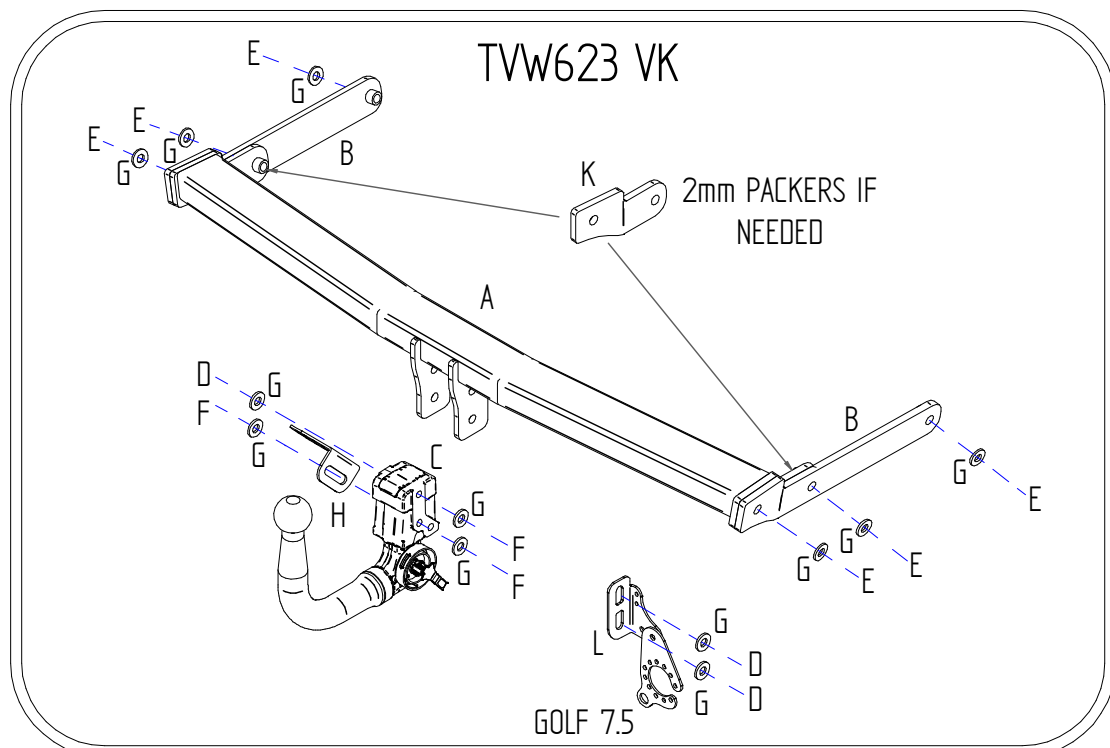

1. Remove the rear light clusters.
2. Remove rear bumper. Fixings along the lower edge, under each light cluster and around each wheel arch.
3. Remove the bumper crossbeam (this is not refitted). Replace existing bolts.
4. Locate Item **B** inside each chassis and using Item **E** with Item **G** loosely bolt to forward existing holes (these are covered with tape).
5. Using Item **E** with Item **G** loosely bolt Item **A** to Item **B** and through existing rearmost holes. Fully tighten all bolts.
6. Using Item **F** with Item **G** and Item **D** with Item **G** bolt Item **C** and Item **H** to Item **A** and fully tighten.
7. GOLF 5/6/7: Remove the lower BLACK diffuser from rear bumper and replace with new original equipment Diffuser and Tow-Flap (ordered separately from VAG GROUP Dealer).
8. GOLF 7.5: No lower diffuser is required, Std. bumper with Flat edge and has an original cut.
9. AUDI / SEAT: Cut rear bumper as shown.
10. Refit bumper and light clusters.

Important Information: This Towbar is for use with VAG GROUP OEM bumper diffuser with cut out and tow-flap panel.

Please contact Volkswagen dealer with vehicle description and vehicle identification number (VIN) to source the correct parts

Notes:

1. Recommended Torque Setting for M12 Grade 10.9 -130 Nm. (For other Torque Settings see notes overleaf.)
2. Nose load limits and vehicle manufacturer's trailer / caravan weight limits must be observed.