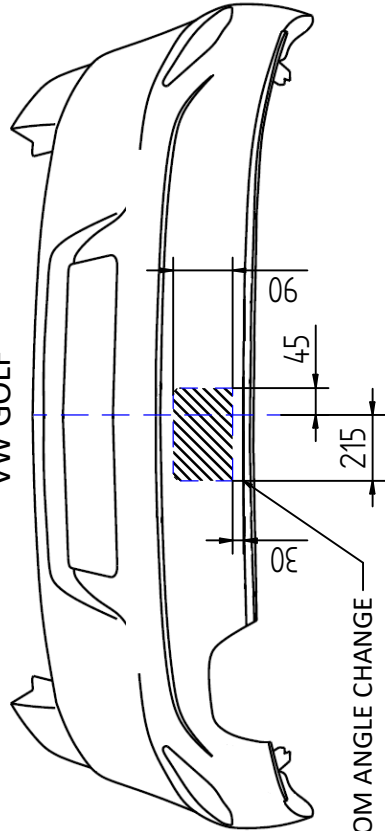

Item	Qty	Description	Item	Qty	Description
A	1	Crossmember	D	2	M12 x 25 Bolts & S/P Washers
B	2	Side Arms	E	6	M12 x 50 Bolts & S/P Washers
C	1	ACS Detachable Neck 6212	F	3	M12 x 22 Bolts & S/P Washers
			G	10	12 x 25 Flat Washers
			H	1	Socket Plate 1
			K	4	Handed 2mm End Plate Lasers
			L	1	Flip Up Socket Plate (Part No. TTFP/RH)

FROM ANGLE CHANGE

Or Cut Pre Marked Area
Inside Bumper & Fit Cover