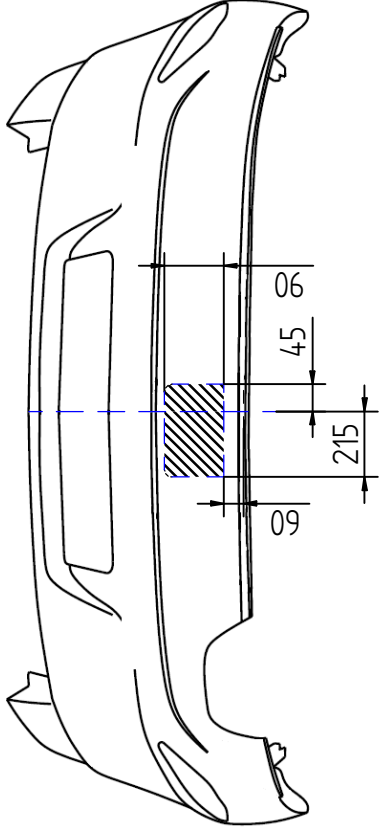

Or Cut Pre Marked Area
Inside Bumper & Fit Cover

SEAT LEON
VW GOLF