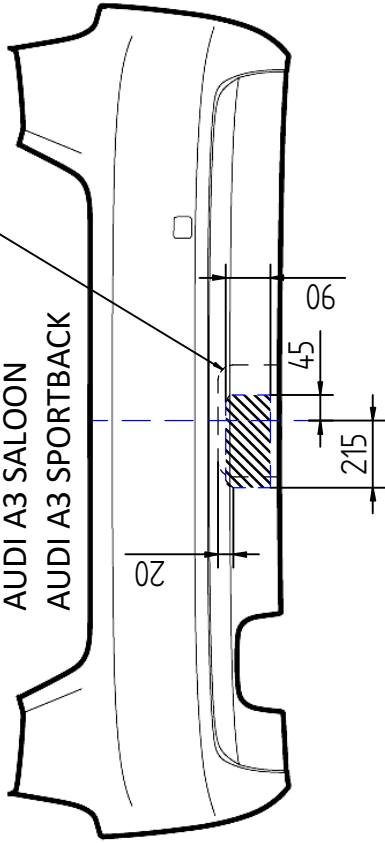

TVW623VK

PRE MARKED AREA
INSIDE BUMPER

AUDI A3 HATCH
AUDI A3 SALOON
AUDI A3 SPORTBACK

Or Fit Lower Towing
Diffuser With Tow Flap

SEAT LEON SC
SEAT LEON ST